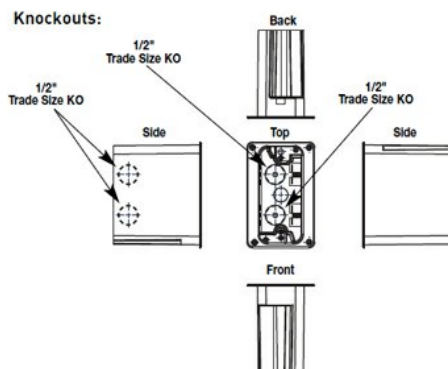

RECTANGULAR OUTLET FLOOR BOX KIT - NICKEL

LEGFB1DRN | [Wiremold](#)

FEATURES & BENEFITS

A rectangular wood floor box kit with a nickel finish that supplies power in open space living. The kit includes the box, cover and a 15A Tamper resistant receptacle. It can be installed on carpet, wood, natural stone and tile floors that have a wooden subfloor.

- One complete kit for easy installation
- Each kit comes with everything you need: the cover, box and receptacle
- Meet code without headaches or hassles
- Help customers add power and meet residential outlet spacing requirements
- Match any household decor
- Choose from nickel or brass plates to blend in seamlessly with most residential flooring types
- Fits in any floor type with wooden subfloors
- Carpet, wood, natural stone, tile

SPECIFICATIONS

Knockout Sizes & Locations:

GENERAL INFO

Color: Nickel

LISTING AGENCIES/THIRD PARTY CERTIFICATIONS

cULus: Yes

CONSTRUCTION INFORMATION

Material 1: Various

DIMENSIONS

Overall Dimensions (US): 2 1/8" x 3 3/4" x 3 7/8"

Product Weight (US): 1.06 lbs

BUY AMERICAN ACT COMPLIANCE

Country Of Origin: CHINA

Buy American Act Status: No